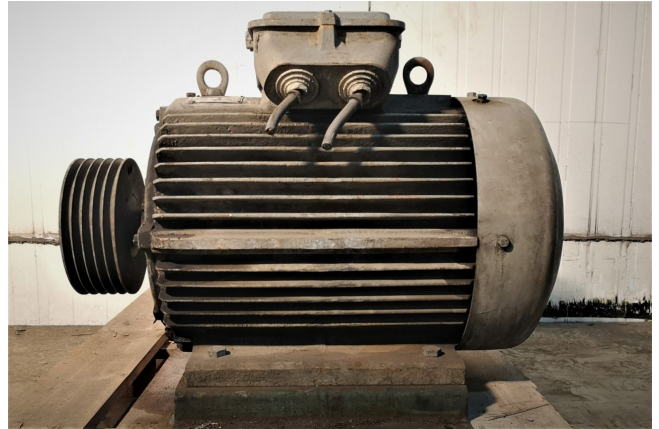

Rotor XF200LK04

Specifications

Marka	Rotor
Rodzaj	XF200LK04
kW	30
RPM	1465
Size & Weight	700x340x520 mm (LxWxH)
50 Hz / 60 Hz	50 Hz
Stock	1

Description

Used Rotor XF200LK04

Used Rotor XF200LK04 electric motor with 30 kW and 1465 RPM at 50 Hz. Sizes: 700x340x520 mm (LxWxH). Weight: 260 kg.